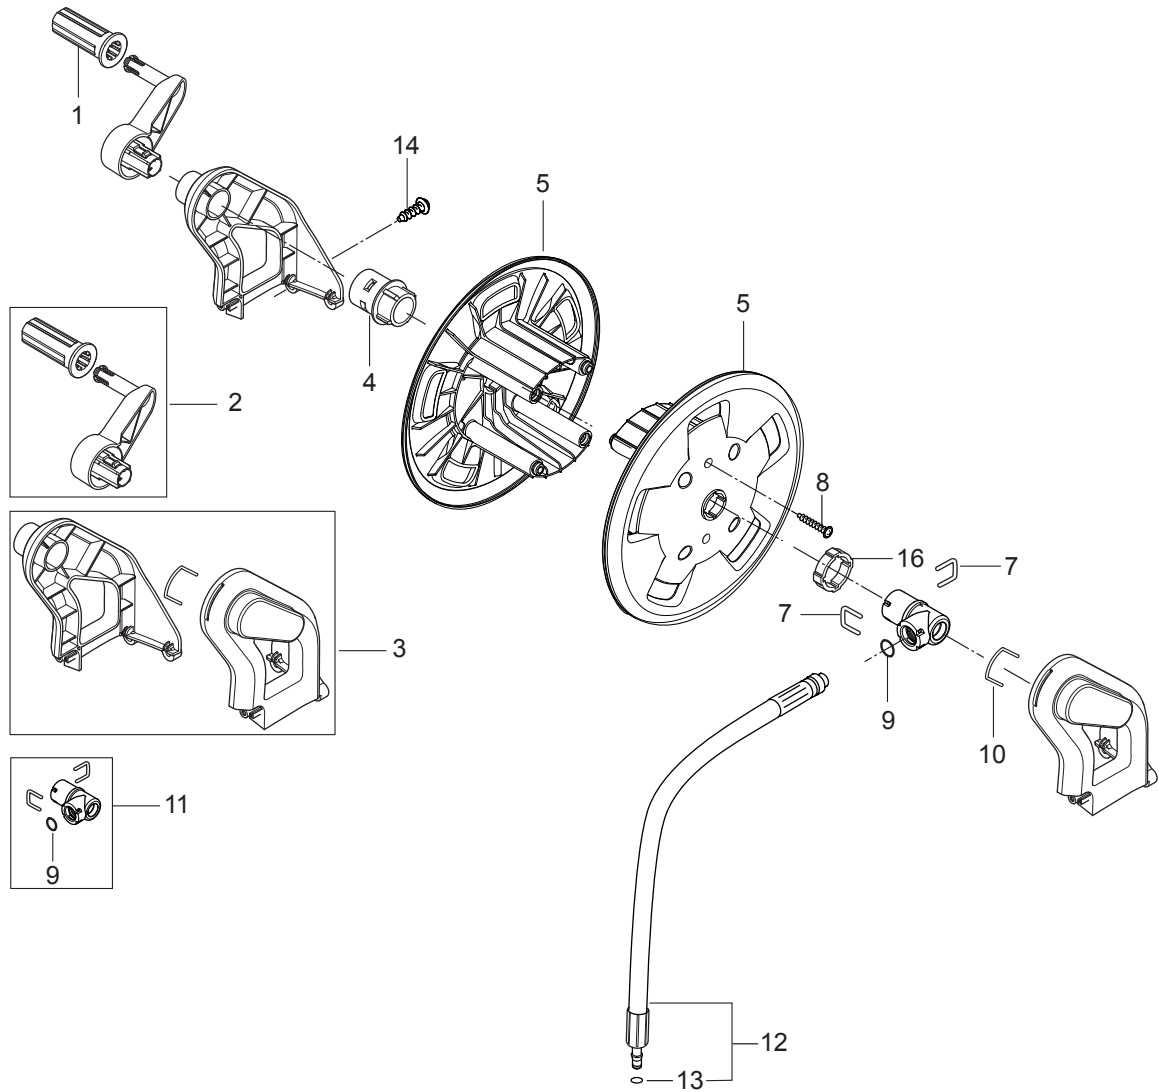

No.	Part No.	Qty.	Description	Part Note
1	128500750	1	HANDLE GRIP	
2	128500751	1	HANDLE FOR HOSE REEL PRO	
3	128500164	1	HOSE REEL SUPPORT SP	
4	128500869	1	AXLE FOR HOSE REEL	
5	6528570	2	HOSE REEL	
7	6526487	2	LOCK BRACKET SS	
8	128500595	2	SCREW K50X35 WN1452	
9	3002144	1	O-RING 14.3X2.4 NITRIL	
10	127440229	1	LOCK BRACKET	
11	127440011	1	ADAPTOR SYSTEM ALTO	
12	128500166	1	CONNECTION HOSE SP	
13	3004108	1	O-RING 5.28X1.78 NITRIL	
14	107141838	2	SCREW K50X18 WN1451	
16	128500167	1	WASHER FOR HOSE REEL SP