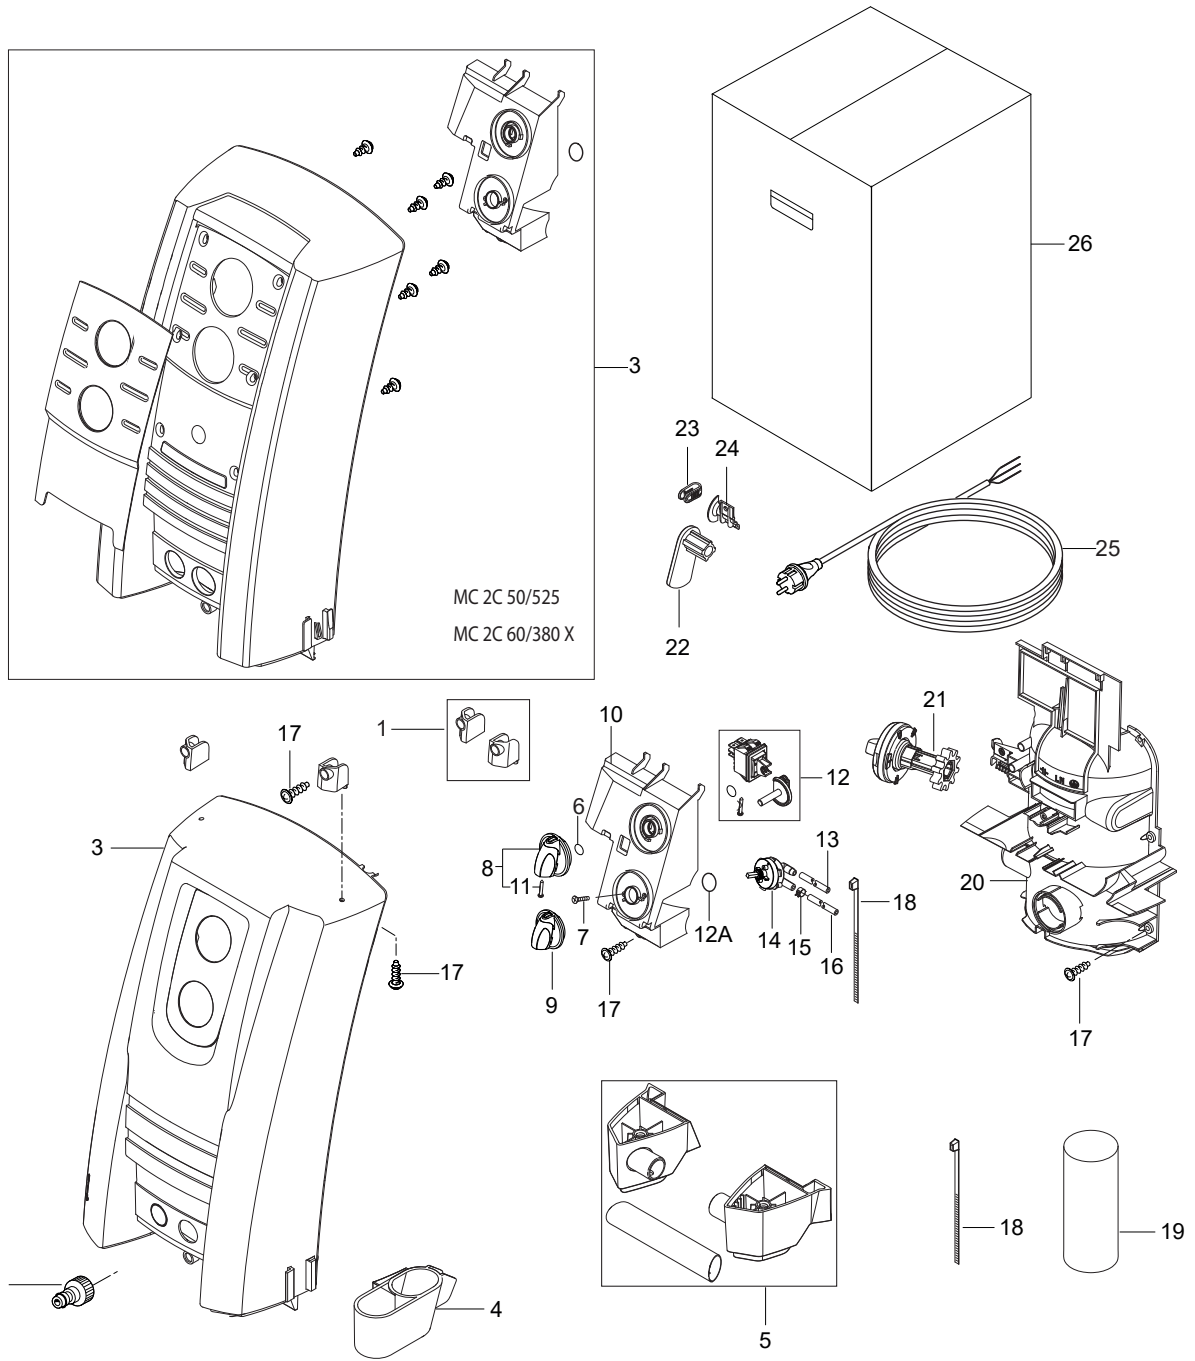

# TABLE OF CONTENTS

---

Overview front .....	1
Overview back .....	3
Hose reel .....	5
Motor pump .....	7
Default accessories .....	10

No.	Part No.	Qty.	Description	Part Note
1	128500146	1	BRACKET F.HOSEREEL	
2	1402809	1	QUICK COUPLING MALE W.	
3	128501277	1	MC 2C FRONT COVER KIT	[1]
3	128500226	1	FRONT CABINET POSEIDON2 XT SP	
4	128500228	1	LANCE HOLDER DOUBLE	
5	128500105	1	HIGH FOOT WITH GRIP SP	
6	9868	1	O-RING 10.2X2.5 NBR 70	
7	1814730	2	SCREW 35X10B W1423	
8	909100204	1	ROTARY KNOB 06X5	
9	909100214	1	ROTARY KNOB	
10	128500109	1	SWITCH BOX SP	
11	32526	1	TREAD-CUTTING SCREW	
12	128500978	1	PRO MAIN SWITCH KIT	
12A	128501278	1	O-RING 16.1 X 1.6 70SH	
13	106408241	1	HOSE PVC 1/4INCH	
14	128500106	1	DOSING VALVE ANGLED SP	
15	1814679	1	HOSE CLIP R12	
16	4973	1	HOSE Ø6X3	
16	101406100	1	HOSE DN 6X3 5M	
17	107141838	10	SCREW K50X18 WN1451	
18	1814741	2	CABLE TIE	
19	128500154	1	CAPACITOR 100UF DI.SP	
19	128500148	1	CAPACITOR 50UF 450V DI.	
20	128500111	1	MOTOR SHIELD FRONT SP	[2]
21	128500227	1	KNOB FLOW REGULATION	
22	128500155	1	ROTARY CABLE HOOK BLACK	
23	128500122	1	CABLE CLIP 16A SP	
24	128500121	1	CABLE RELIEF P12374 SP	
25	128500156	1	CABLE W.PLUG L.5000 US SP	[3]
25	128500157	1	CABLE W.PLUG L.5000 ZA SP	[4]
25	128500123	1	CABLE W PLUG L.5000 EU SP	
25	128500159	1	CABLE W.PLUG L.5000 JP SP	[5]
25	128500125	1	CABLE W PLUG L.5000 GB SP	[6]
25	128500896	1	PVC CABLE W.PLUG EU SP	
25	128500899	1	PVC CABLE W.PLUG 5000 GB SP	
25	128500900	1	PVC CABLE W.PLUG AU/NZ SP	
26	128500223	1	BOX POSEIDON2 10PCS SP	