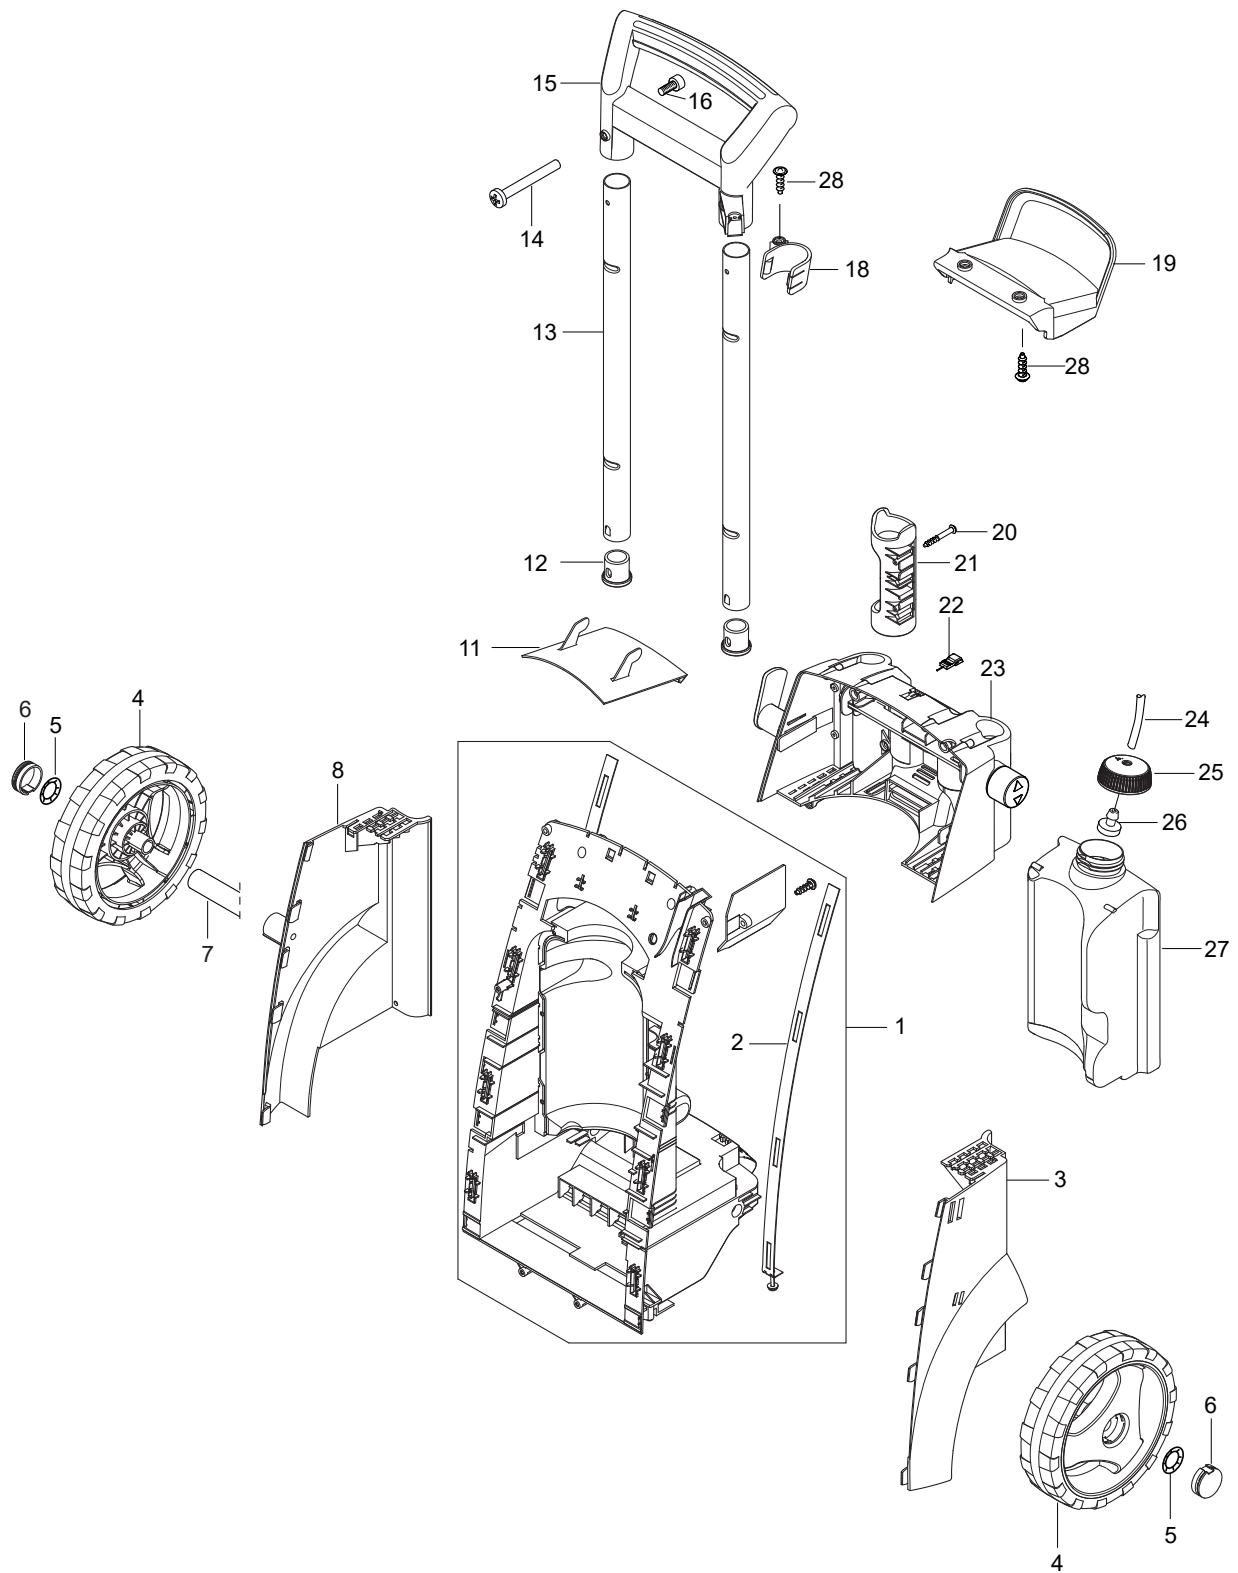

No.	Part No.	Qty.	Description	Part Note
1	128501279	1	CHASSIS BLACK COMPLETE SP	
2	128500128	2	SLIDER COMPLETE SP	
3	128501269	1	SIDEBUMPER LEFT SP	
4	128500107	1	NILFISK WHEEL OPEN	
5	11710	2	CLAMPING RING Ø15 10PCS	
6	128500118	2	WHEEL CAP ALU SP	
7	6522842	1	AXLE 15X333 P12476	
8	128500116	1	SIDEBUMPER RIGHT SP	
11	128500135	1	UMBRELLA SP	
12	128500134	2	STOP FOR	
13	128500133	2	TELESCOPIC TUBES SP	
14	128500130	1	NUT FOR HANDLE M4X35 SP	
15	128500205	1	HANDLE COMPLETE BLUE SP	
16	128500132	2	SCREW M4X8 DZN7985 TX20	
18	128500143	1	LANCE HOLDER TOP SP	
19	128500144	1	HOSE HOOK SP	
20	128500203	1	SCREW K50X45 WN1451 SP	
21	128500136	1	GUN HOLDER SP	
22	6520844	1	CLEANING TOOL, BLACK	
23	128500207	1	ACCESSORYSTORAGE XT	
23	128500160	1	ACCESSORYSTORAGE STD	
24	106408241	1	HOSE PVC 1/4INCH	
25	107141664	1	CAP FOR DETERGENT TANK	
26	128500141	1	DETERGENT FILTER SP	
27	128500142	1	DETERGENT TANK SP	
28	1814732	3	SCREW K50X18