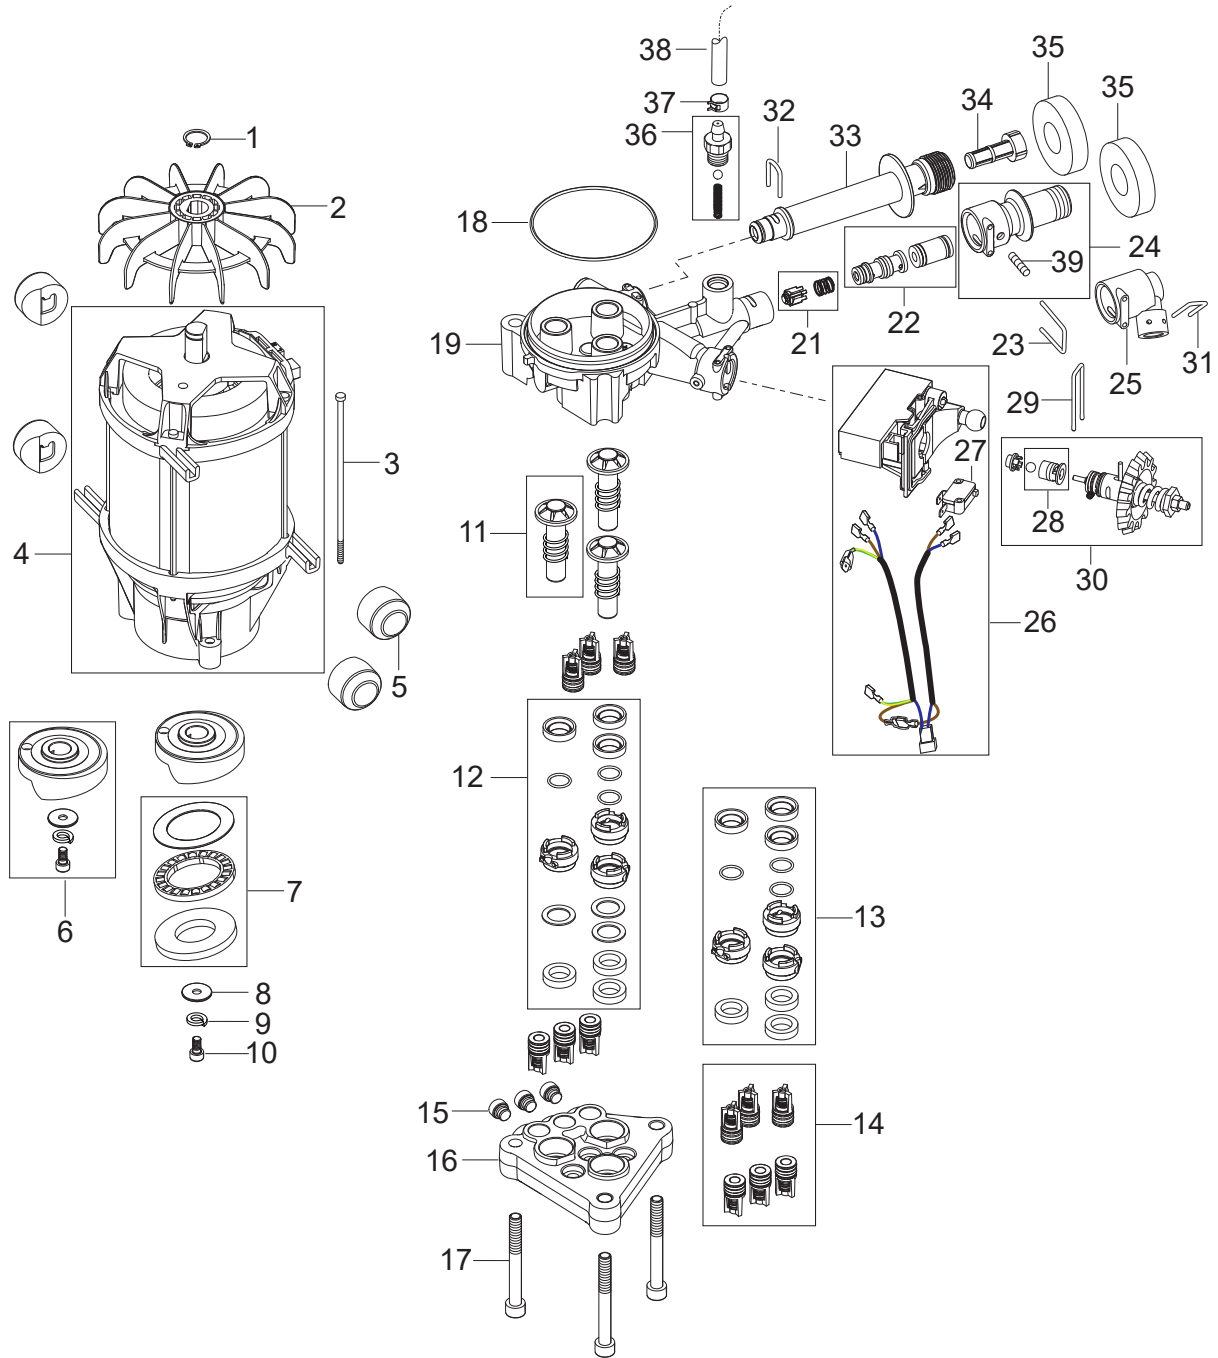

No.	Part No.	Qty.	Description	Part Note
1	128500750	1	HANDLE GRIP	
2	128500751	1	HANDLE FOR HOSE REEL PRO	
3	128500164	1	HOSE REEL SUPPORT SP	
4	128500869	1	AXLE FOR HOSE REEL	
5	6528570	2	HOSE REEL	
7	6526487	2	LOCK BRACKET SS	
8	128500595	2	SCREW K50X35 WN1452	
9	3002144	1	O-RING 14.3X2.4 NITRIL	
10	127440229	1	LOCK BRACKET	
11	127440011	1	ADAPTOR SYSTEM ALTO	
12	128500166	1	CONNECTION HOSE SP	
13	3004108	1	O-RING 5.28X1.78 NITRIL	
14	107141838	2	SCREW K50X18 WN1451	
16	128500167	1	WASHER FOR HOSE REEL SP	