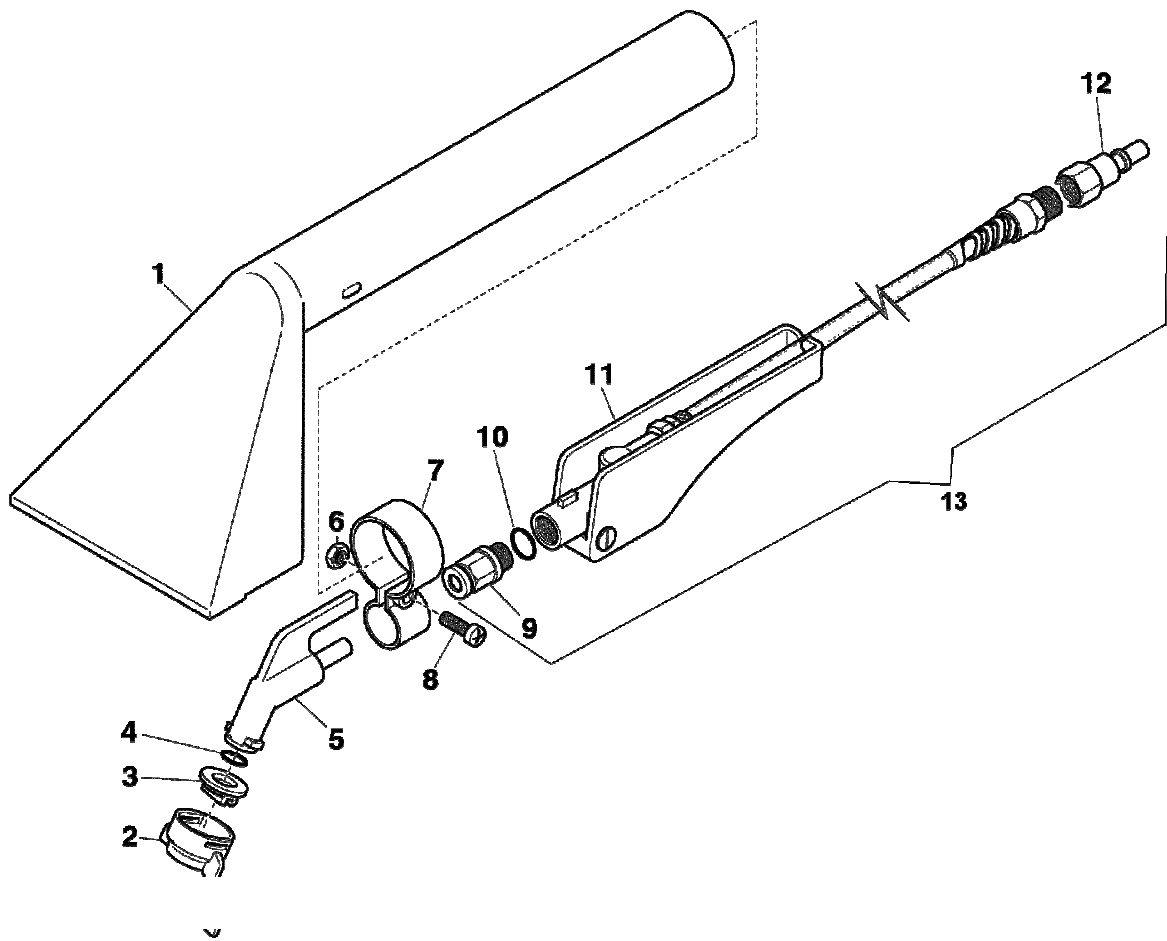

**SABRINA MAXI**

**VE SABRINA MAXI**

Ref.	Part	Description
1	SNS00146	FILTER, TOP OF VACUUM SABRINA AND MAXI
2	K-NSI	SCREW 4X10
3	SNS00135	GASKET
4	SNS00136	MOTOR COVER
4A	SNS01351	GASKET FLANGE
5	SNS81213	MOTOR GASKET
5A	SNS00812	GASKET - 10mm
6	SNS00821	1200W VAC MOTOR - OLD TYPE
6	SNS00821PA	1500W VAC MOTOR - NEW TYPE
7	SNS00250	MALE FASTON 6,3MM
8	SNS07360	VIBRATION DAMPENER
9	K-NSI	WASHER 5X15
10	K-NSI	SCREW 5X25
11	SNS00720	SABRINA MAXI ELBOW M/F 3/8
12	SNS00753	Extension for metal coupling Sabrina Maxi
13	SNS00687	FEMALE QC, FOR MACHINE
14A	SNS00643C-M	240V SHURFLO PUMP+MOTOR - MAXI,GRACE,ELITE SILENT
15	SNS00622	ELBOW SABRINA MAXI
16	SNS00746	RILSAN PIPE SABRINA MAXI
17	SNS00217	TWIN POSITION SWITCH
18	SNS00163	BUSH
19	SNS00148	PANEL
19	SNS00148M	Panel for Sabrina Maxi with hole for plug
20	K-NSI	CABLE 3X1,5 10M
21	SNS00237	10mm Cable Grommet
22	SNS00238	CLAMP FOR SABRINA
23	SNS00537	SCREW
24	SNS00236	TERMINAL BOARD
25	SNS00115	WHEEL D100
26	SNS00141	LOWER FLANGE

PLASTIC HAND TOOL - VE SABRINA MAXI

Ref.	Part	Description
1	SNS03280	UPHOLSTERY TOOL BODY
2	SNS07180	RING NUT FOR NOZZLE
3	SNS00730-110	PLASTIC NOZZLE 15X110 [GREEN]
4	SNS03209	O-RING
5	SNS03281	ELBOW
6	SNS00525	NUT D5
7	SNS00319	VALVE LOCK
8	K-NSI	SCREW 5X20
9	SNS00750	PUSH COUPLING, TRIGGER ASSY
10	SNS00137	ORING ¼
11	SNS03200C	TRIGGER ASSY WITH VALVE
12	SNS00689	MALE QC, 1/4 FEMALE METAL
13	SNS03200C	TRIGGER ASSY WITH VALVE

**EXTRACTION HOSE - VE SABRINA MAXI**

Ref.	Part	Description
1	SNS00689	MALE QC, 1/4 FEMALE THREAD
2	SNS03440	3.5M SOLUTION HOSE ASSY
3	SNS00334	LINK HOSE CUFF OLD GRACE
4	SNS00695	HOSE CLIPS
5	VPH038	38MM VAC HOSE NO FITTINGS
6	SNS00334	LINK HOSE CUFF OLD GRACE
7	SNS00687	FEMALE QC, FOR MACHINE