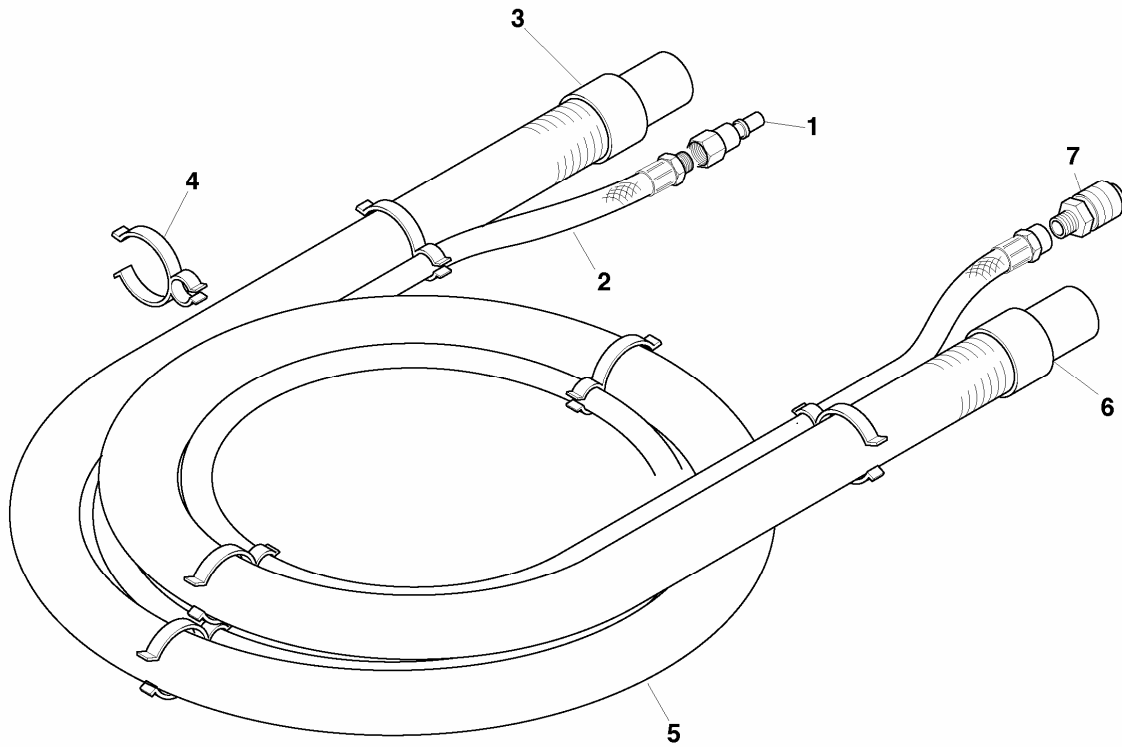

**VE SABRINA MAXI**

Ref.	Part	Description
27	SNS00142	TANK CLIP
28	K-NSI	SCREW 4,2X16
30	SNS00541	TIE
31	K-NSI	DRAIN HOSE
31A	SNS00358C	COMPLETE DRAIN HOSE
34	K-NSI	SCREW 4,2X22
35	SNS00160	CLIP
36	SNS00133	TANK COVER, SABRINA AND MAXI
37	SNS00134	GASKET, FOR SNS0133
38	SNS00149A	TOP TANK ASSY SABRINA MAXI
39	SNS00150A	LOWER TANK ASSY SABRINA MAXI
40	SNS00714	FEMALE COUPLING
41	SNS00540	WASHER
42	SNS00147	WASHER
43	SNS00608	FILTER
44	SNS00734	RILSAN PIPE
45	SNS00702D	CONNECTING PART
46	SNS00156	PANEL LABEL
47	SNS00186	PANEL GASKET
48	SNS11638	FILTER CAGE
49	SNS02025	MOTOR EXHAUST FILTER OLD GRACE
50	SNS08132	VARISTOR FOR PUMP
51	SNS27935	REAR CAP+EXTERNAL RECTIFIER FOR SHURFLO 643C PUMP
52	SNS00290	SUPPRESSOR
52A	K-NSI	SCREW 3,9X13
53	SNS00235	SUPPRESSOR
54	SNS07520	CONNECTING PART
55	SNS00521	LOCKING WASHER D12
56	SNS00751	DRAIN VALVE
57	SNS02690	PLUG
58	K-NSI	SCREW 3,9X13

PLASTIC HAND TOOL - VE SABRINA MAXI

Ref.	Part	Description
1	SNS03280	UPHOLSTERY TOOL BODY
2	SNS07180	RING NUT FOR NOZZLE
3	SNS00730-110	PLASTIC NOZZLE 15X110 [GREEN]
4	SNS03209	O-RING
5	SNS03281	ELBOW
6	SNS00525	NUT D5
7	SNS00319	VALVE LOCK
8	K-NSI	SCREW 5X20
9	SNS00750	PUSH COUPLING, TRIGGER ASSY
10	SNS00137	ORING ¼
11	SNS03200C	TRIGGER ASSY WITH VALVE
12	SNS00689	MALE QC, 1/4 FEMALE METAL
13	SNS03200C	TRIGGER ASSY WITH VALVE

**EXTRACTION HOSE - VE SABRINA MAXI**

Ref.	Part	Description
1	SNS00689	MALE QC, 1/4 FEMALE THREAD
2	SNS03440	3.5M SOLUTION HOSE ASSY
3	SNS00334	LINK HOSE CUFF OLD GRACE
4	SNS00695	HOSE CLIPS
5	VPH038	38MM VAC HOSE NO FITTINGS
6	SNS00334	LINK HOSE CUFF OLD GRACE
7	SNS00687	FEMALE QC, FOR MACHINE