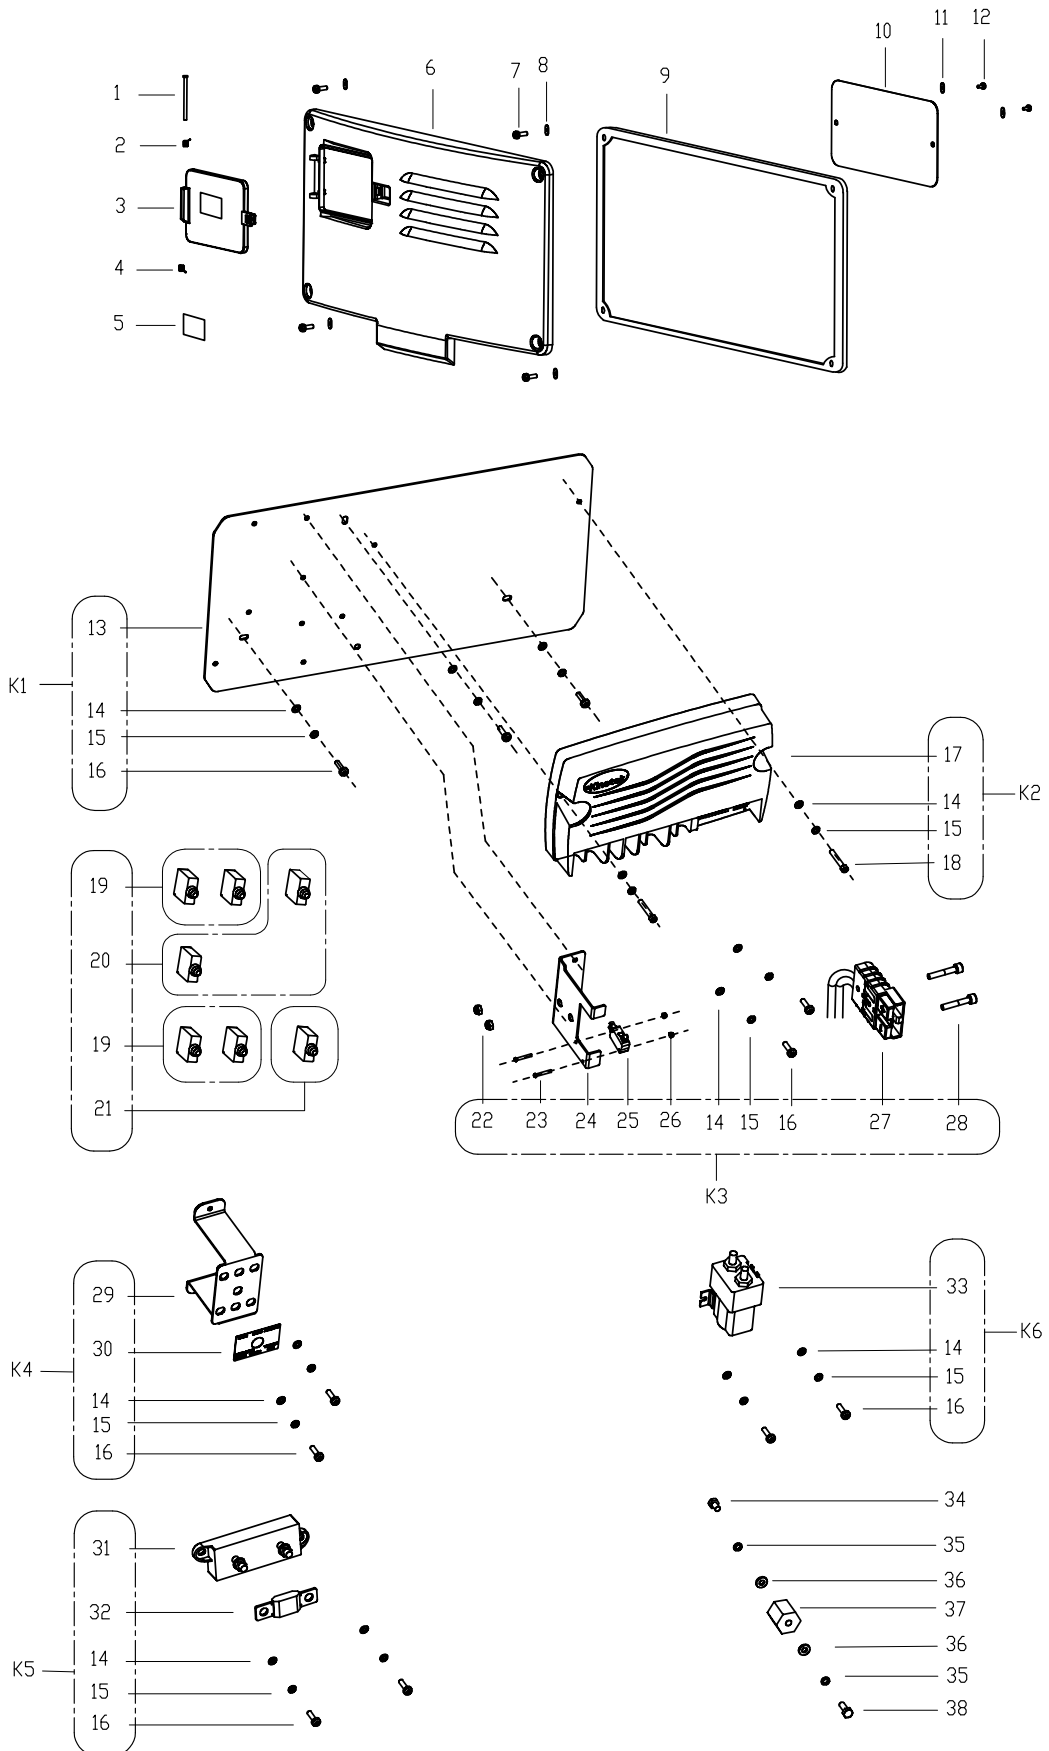

PARTS LIST

ELECTRIC PARTS ASSEMBLY

PARTS LIST

ELECTRIC PARTS ASSEMBLY

Kit	Item	Part No.	Description	Qty
	1	VR31063	PIN LID	1
	2	VR13106	SPRING TORSION UPPER	1
	3	VR31008	LID CHARGING SOCKET	1
	4	VR13104	SPRING TORSION LOWER	1
	5		LABEL CHARGING SOCKET	1
	6	VR41506	LID MAIN CONTROLLER	1
	7	VA13474	SCREW PH M5X16	4
	8	VF13532	WASHER PLAIN Ø5XØ11X2	4
	9	VR41536	GASKET EVA	1
	10	VR41508	BOARD WATERPROOF	1
	11	VF13533	WASHER PLAIN SSØ6.2XØ16X2	2
	12	VA50527	SCREW PH ST3.5X8	2
K1	13		PLATE ELECTRIC PARTS FIXED	1
K1/K2/K3/K4/K5/K6	14		WASHER PLAIN Ø5XØ10X1	13
K1/K2/K3/K4/K5/K6	15	VV13601	WASHER SPRING Ø5	13
K1/K3/K4/K5/K6	16		SCREW PH M5X12	11
K2	17		MAIN CONTROLLER	1
K2	18		SCREW PH M5X30	2
	19	VR41912	CIRCUIT BREAKER 30A	4
	20	VR37039	CIRCUIT BREAKER 3A	2
	21	VF90747	CIRCUIT BREAKER 5A	1
K3	22		NUT LOCK M6	2
K3	23	VF14244	SCREW PH M3X20	2
K3	24	VR41531	PLATE CHARGING SOCKET FIXED	1
K3	25	VF85507	MICO-SWITCH	1
K3	26		NUT LOCK M3	2
K3	27	VR41940	CHARGING CONNECTOR 175A GREY	1
K3	28	VF13633	SCREW HEX SOC HD M6X35	2
K4	29		BRACKET FUSE	1
K4	30		LABEL FUSE	1
K5	31	VS14214	HOLDER FUSE	1
K5	32	VR41915	FUSE 200A/DC 70V	1
K6	33		DC CONTACTOR SW80-999P 24V 125A	1
	34	VF14232	SCREW HEX M6X10	1
	35	VV13607	WASHER SPRING Ø6	2
	36	VF13533	WASHER PLAIN Ø6.2XØ16X2	2