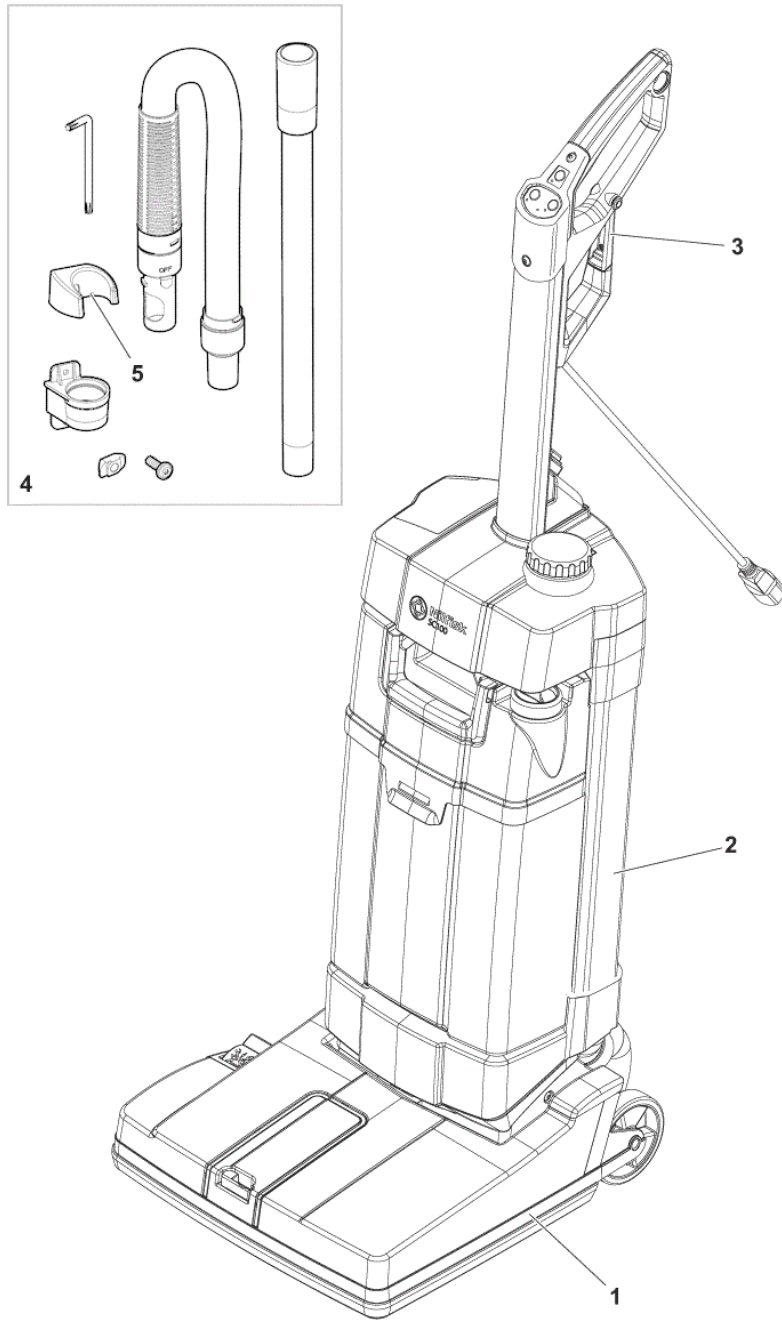

PARTS LIST

2018.01.22

TABLE OF CONTENTS

GENERAL VIEW	1
NOZZLE HEAD	3
BODY	5
RECOVERY TANK	7
SOLUTION TANK	9
HANDLE	11
WIRING DIAGRAM	13
RECOMMENDED PARTS	15

No.	Part No.	Qty.	Description	Part Note
1		1	NOZZLE HEAD CPL	[1]
2		1	BODY CPL. NILFISK 230V	[2]
3		1	HANDLE CPL. NILFISK	[3]
4	107411864	1	MANUAL SUCTION HOSE KIT	[4]
5	107418023	1	TUBE HOLDER	
6	107411865	1	CARPET COMPLETE KIT	[5]
7	107414568	1	ACCESSORY BAG KIT	[5]
8	107413490	1	DETACHABLE CORD 10M EU	[5]
9	107414842	1	DETACHABLE CORD 15M EU	[5]
10	107414843	1	DETACHABLE CORD 15M GB	[5]
11	107416428	1	DETACHABLE CORD 10M US	[6]
12	107416424	1	DETACHABLE CORD 15M US	[6]

Part Notes:

- [1] - NOZZLE HEAD
- [2] - BODY
- [3] - HANDLE
- [4] - OPTIONAL
- [5] - OPTIONAL - NOT SHOWN
- [6] - US VERSION - NOT SHOWN

NOZZLE HEAD

SC100 E NIL

2017.11.02

2017.02.16

No.	Part No.	Qty.	Description	Part Note
1	107413503	1	KEY LOCK BRUSH JET BLACK	
2	107413471	1	AXLE HIGHT ADJUSTMENT	
3	107413495	1	BRUSH MOUNTING	
4	107413493	2	DOSING BRIDGE	
5	107411867	1	SQUEEGEE 321MM 13 KIT	[1]
5	107411868	1	SQUEEGEE 321MM 13	[1]
7	107413522	1	SQUEEGEE PEDAL JET BLACK	
8	107413487	1	CLUTCH OVERLOAD CPL	
9	107413515	1	REAR WHEEL D90 WITH	
11	107413520	1	SQUEEGEE LIFTER	
12	107411860	1	BRUSH CYL 310MM MEDIUM	[1]
12	107411861	1	BRUSH CYL 310MM HARD	[1]
12	107411862	1	BRUSH CYL 310MM	[1]
12	107411863	1	BRUSH CYL 310MM CARPET	[1]
14	107414818	1	BEARING COVER LEFT	
15	107413476	1	BRUSH BEARING COVER	
17	107413477	1	BANDO BELT BRUSH	
19	107413478	1	HOSE AIRCHANNEL	
20	107413512	1	PARKING PEDAL ORANGE	
21	107413521	4	SQUEEGEE LIFTER BODY	
27	107413488	1	COVER FOR SQUEEGEE	
K1	107413509	1	NOZZLE HEAD	[2]
K2	107413525	1	TOP COVER CHASSIS GREY	[3]