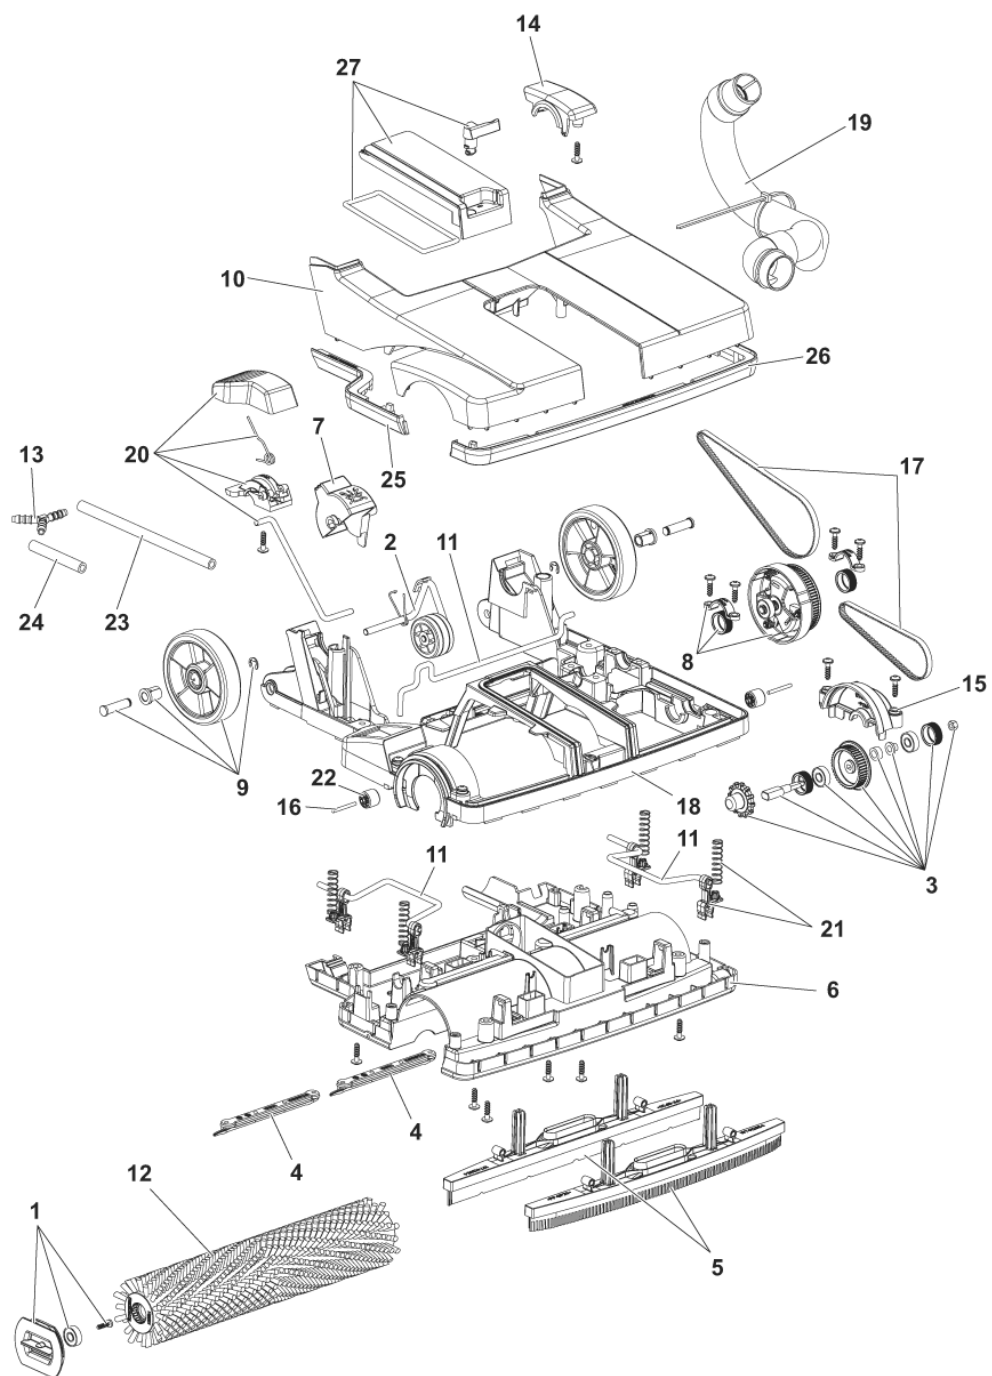

PARTS LIST

2018.01.22

TABLE OF CONTENTS

GENERAL VIEW	1
NOZZLE HEAD	3
BODY	5
RECOVERY TANK	7
SOLUTION TANK	9
HANDLE	11
WIRING DIAGRAM	13
RECOMMENDED PARTS	15

No.	Part No.	Qty.	Description	Part Note
1		1	NOZZLE HEAD CPL	[1]
2		1	BODY CPL. NILFISK 230V	[2]
3		1	HANDLE CPL. NILFISK	[3]
4	107411864	1	MANUAL SUCTION HOSE KIT	[4]
5	107418023	1	TUBE HOLDER	
6	107411865	1	CARPET COMPLETE KIT	[5]
7	107414568	1	ACCESSORY BAG KIT	[5]
8	107413490	1	DETACHABLE CORD 10M EU	[5]
9	107414842	1	DETACHABLE CORD 15M EU	[5]
10	107414843	1	DETACHABLE CORD 15M GB	[5]
11	107416428	1	DETACHABLE CORD 10M US	[6]
12	107416424	1	DETACHABLE CORD 15M US	[6]

Part Notes:

- [1] - NOZZLE HEAD
- [2] - BODY
- [3] - HANDLE
- [4] - OPTIONAL
- [5] - OPTIONAL - NOT SHOWN
- [6] - US VERSION - NOT SHOWN

NOZZLE HEAD

SC100 E NIL

2017.11.02

2017.02.16

No.	Part No.	Qty.	Description	Part Note
1	107413503	1	KEY LOCK BRUSH JET BLACK	
2	107413471	1	AXLE HIGHT ADJUSTMENT	
3	107413495	1	BRUSH MOUNTING	
4	107413493	2	DOSING BRIDGE	
5	107411867	1	SQUEEGEE 321MM 13 KIT	[1]
5	107411868	1	SQUEEGEE 321MM 13	[1]
7	107413522	1	SQUEEGEE PEDAL JET BLACK	
8	107413487	1	CLUTCH OVERLOAD CPL	
9	107413515	1	REAR WHEEL D90 WITH	
11	107413520	1	SQUEEGEE LIFTER	
12	107411860	1	BRUSH CYL 310MM MEDIUM	[1]
12	107411861	1	BRUSH CYL 310MM HARD	[1]
12	107411862	1	BRUSH CYL 310MM	[1]
12	107411863	1	BRUSH CYL 310MM CARPET	[1]
14	107414818	1	BEARING COVER LEFT	
15	107413476	1	BRUSH BEARING COVER	
17	107413477	1	BANDO BELT BRUSH	
19	107413478	1	HOSE AIRCHANNEL	
20	107413512	1	PARKING PEDAL ORANGE	
21	107413521	4	SQUEEGEE LIFTER BODY	
27	107413488	1	COVER FOR SQUEEGEE	
K1	107413509	1	NOZZLE HEAD	[2]
K2	107413525	1	TOP COVER CHASSIS GREY	[3]