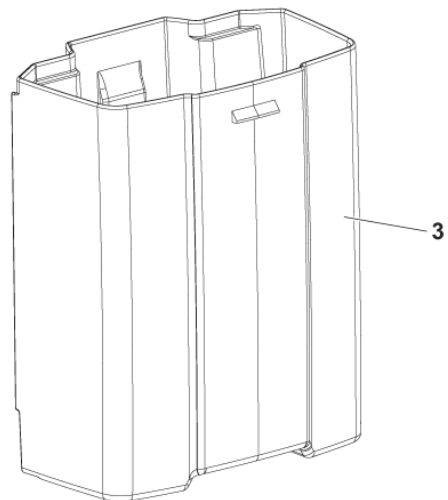

RECOVERY TANK

SC100 E NIL

2017.11.02

2016.05.24

No.	Part No.	Qty.	Description	Part Note
1	107413527	1	TOP RECOVERY TANK GREY	
2	107413484	1	CAP FOR RECOVERY TANK	
3	107413513	1	RECOVERY TANK GREY