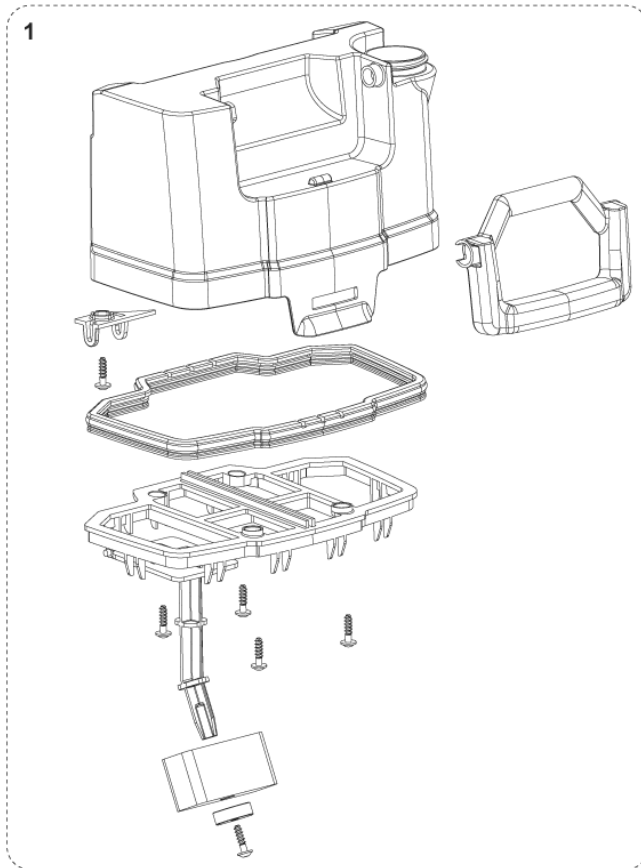

RECOVERY TANK

SC100 E NIL

2017.11.02

2016.05.24

No.	Part No.	Qty.	Description	Part Note
1	107413527	1	TOP RECOVERY TANK GREY	
2	107413484	1	CAP FOR RECOVERY TANK	
3	107413513	1	RECOVERY TANK GREY