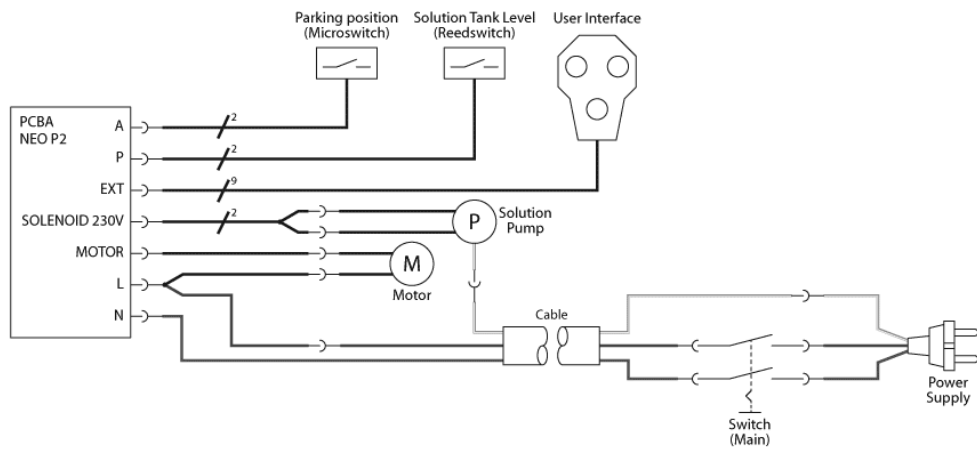

No.	Part No.	Qty.	Description	Part Note
1	107413511	1	PCBA DELTA UP 220-240V	
2	107414815	1	PARKING SWITCH	
3	107413492	1	DOSING PUMP NILFISKDOSING PUMP, NILFISK	
4	107413510	1	NILFISK USER INTERFACE	
5	107413516	1	SWITCH MAINSWITCH, MAIN	
6	107413507	1	MOTOR HOUSING	
7	107413533	1	WIRE W. JST3POL	
8	107418112	1	DETACHABLE CORD 10M AU/NZ	
8	107414842	1	DETACHABLE CORD 15M EU	
8	107414843	1	DETACHABLE CORD 15M GB