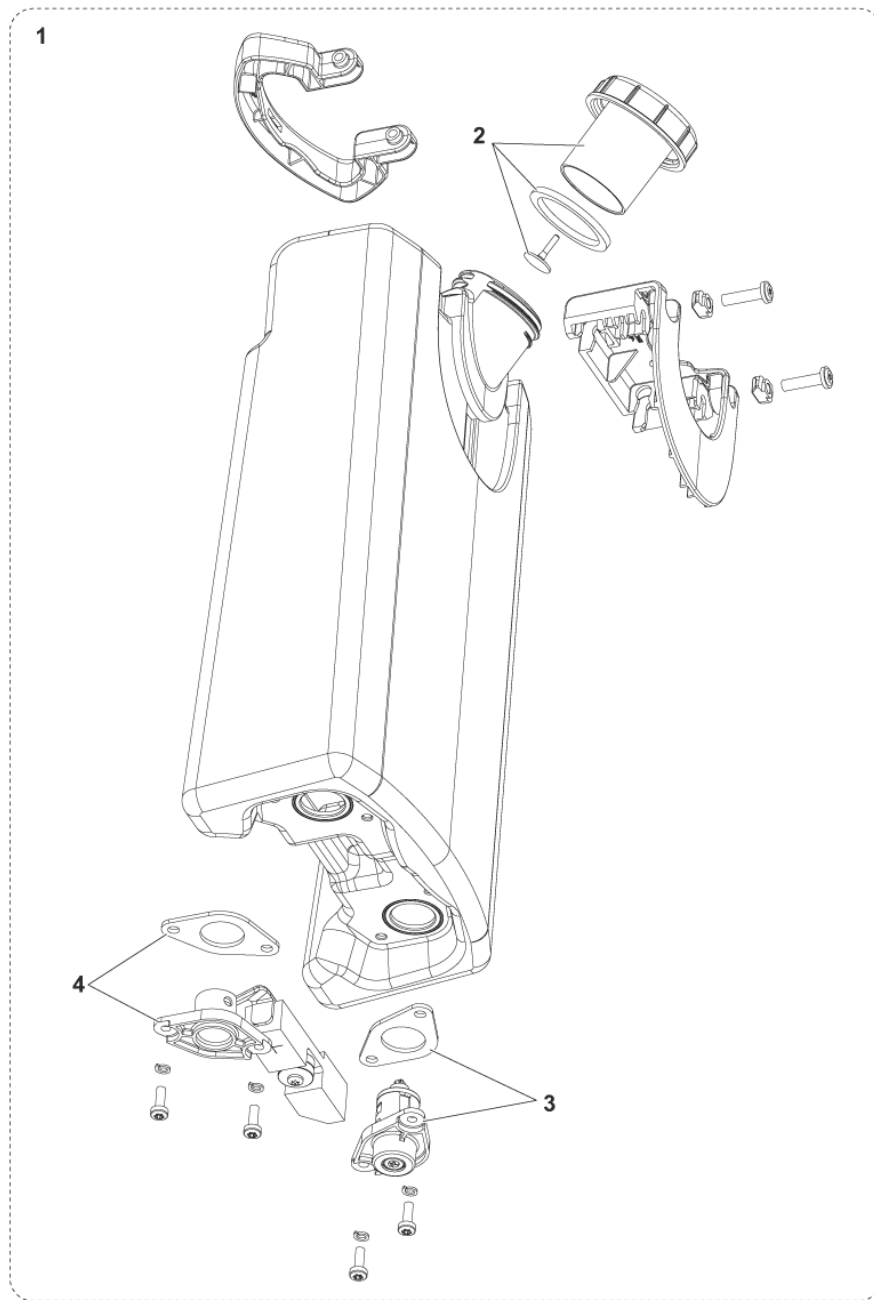

SOLUTION TANK

SC100 E NIL

2017.11.02

2016.05.24

No.	Part No.	Qty.	Description	Part Note
1	107413519	1	SOLUTION TANK NATURAL	
2	107413485	1	CAP SOLUTION TANK JET	
3	107413532	1	VALVE FOR SOLUTION TANK	
4	107413506	1	LID FOR FILTER JET BLACK