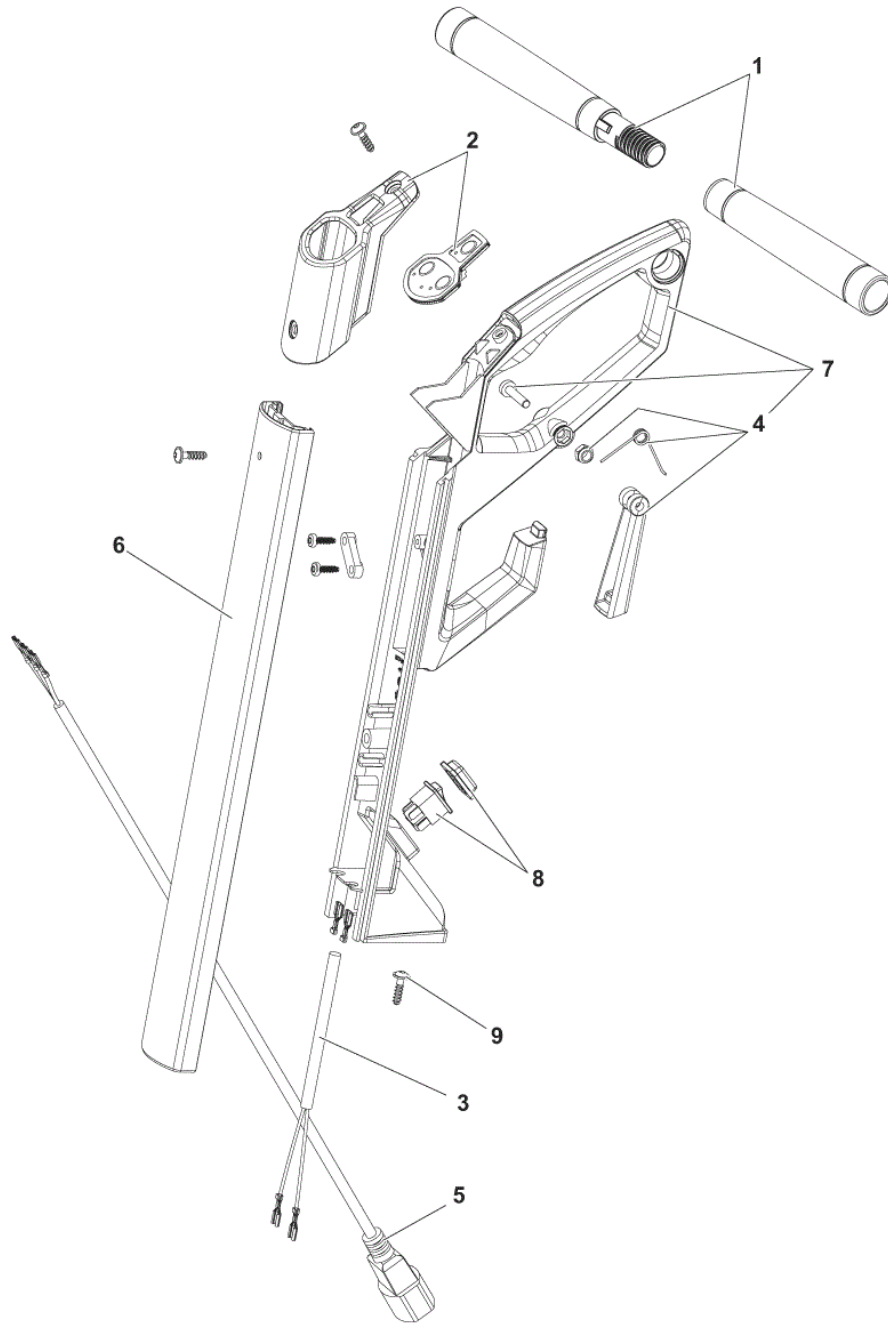

PARTS LIST

2018.01.22

TABLE OF CONTENTS

GENERAL VIEW	1
NOZZLE HEAD	3
BODY	5
RECOVERY TANK	7
SOLUTION TANK	9
HANDLE	11
WIRING DIAGRAM	13
RECOMMENDED PARTS	15

No.	Part No.	Qty.	Description	Part Note
1		1	NOZZLE HEAD CPL	[1]
2		1	BODY CPL. NILFISK 230V	[2]
3		1	HANDLE CPL. NILFISK	[3]
4	107411864	1	MANUAL SUCTION HOSE KIT	[4]
5	107418023	1	TUBE HOLDER	
6	107411865	1	CARPET COMPLETE KIT	[5]
7	107414568	1	ACCESSORY BAG KIT	[5]
8	107413490	1	DETACHABLE CORD 10M EU	[5]
9	107414842	1	DETACHABLE CORD 15M EU	[5]
10	107414843	1	DETACHABLE CORD 15M GB	[5]
11	107416428	1	DETACHABLE CORD 10M US	[6]
12	107416424	1	DETACHABLE CORD 15M US	[6]

No.	Part No.	Qty.	Description	Part Note
1	107413470	1	2-HAND HANDLE	
1	107417890		2-HAND HANDLE KIT PINK	[1]
2	107413510	1	NILFISK USER INTERFACE	
3	107414817	1	WIRE MAIN SWITCH	[2]
3	107416438	1	WIRE MAIN SWITCH US	[3]
4	107413480	1	CARABINA AND SPRING FOR	
5	107413489	1	DETACHABLE CORD MALE PLUG	[2]
5	107416427	1	DETACHABLE CORD MALE PLUG US	[3]
6	107413472	1	ALUMINUM TUBE HANDRAIL	
7	107413501	1	HANDLE SCRUBBER NILFISK	[2]
7	107416433	1	HANDLE SCRUBBER ADVANCE	[3]
8	107413516	1	SWITCH MAIN	
9	107141838	1	SCREW K50X18 WN1451	