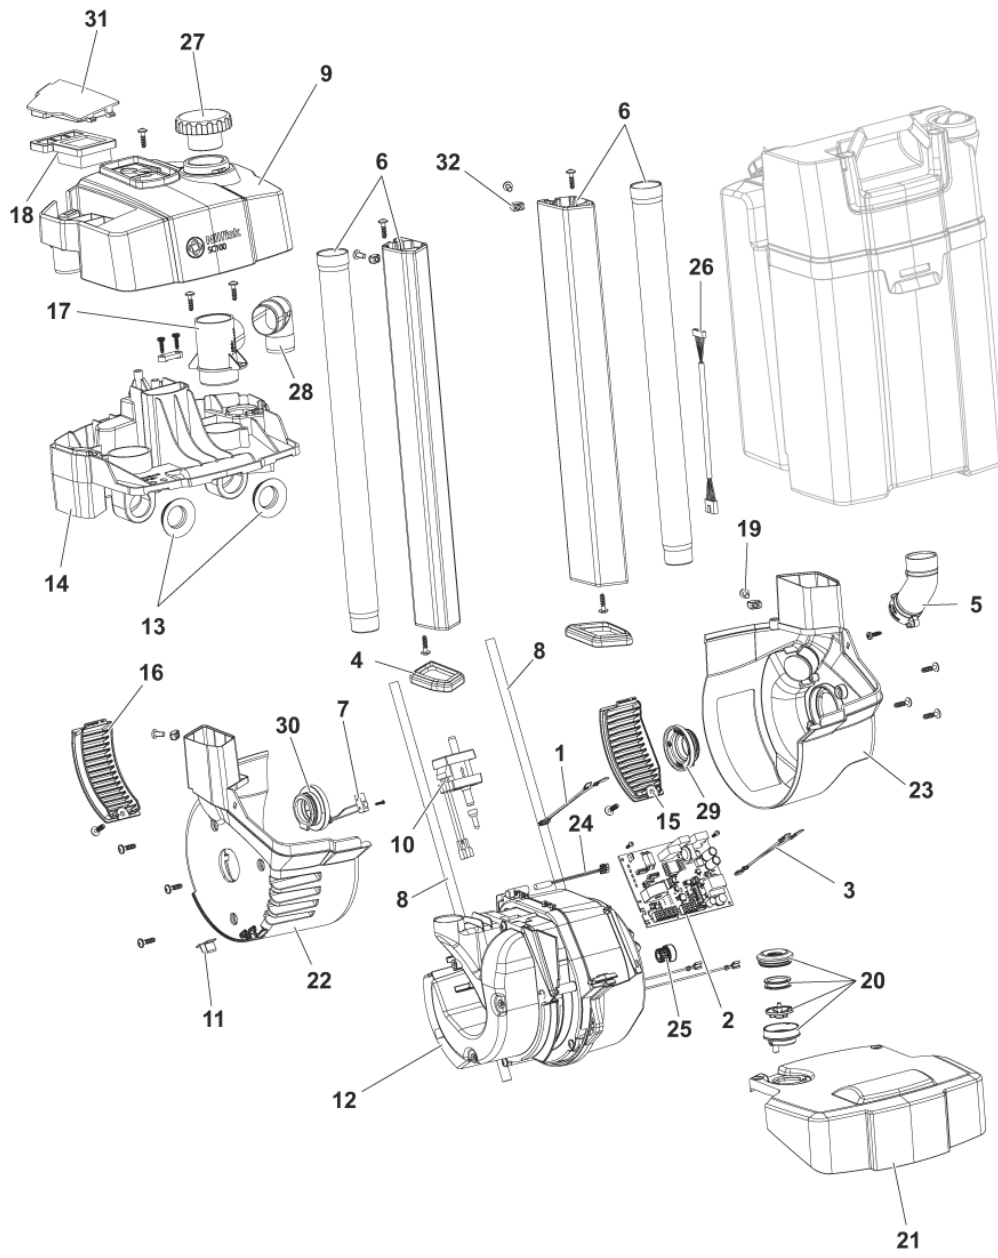

No.	Part No.	Qty.	Description	Part Note
1	107414819	1	WIRE FOR PUMP	
2	107413511	1	PCBA DELTA UP 220-240V	
3	107414814	1	WIRE W.FASTONS	
4	107414820	2	SEALING LEFT RIGHT	
5	107413479	1	BEND FOR SUCTION HOSE	
6	107414816	2	PROFIL ALUMINIUM WITH	
7	107414815	1	PARKING SWITCH	
8	107413523	1	SILICONE HOSE 10X6	
10	107413492	1	DOSING PUMP NILFISK	[1]
10	107416430	1	DOSING PUMP ADVANCE	[2]
12	107413507	1	MOTOR HOUSING	[3]
12	107416434	1	MOTOR HOUSING US	[2]
13	107413499	1	GASKET IN/OUT	
18	107413496	1	FILTER	
19	107413508	1	M5X10 BOLT	
20	107413497	1	SOLUTION FILTER	
21	107414821	1	TOP COVER BASE SC100	[3]
21	107416439	1	TOP COVER BASE ADVANCE	[2]
24	107413533	1	WIRE W. JST3POL	
25	107413535	1	COG WHEEL M3 14T	
26	107413481	1	CABLE F.USER INTERFACE	
27	107413486	1	CAP FOR SPOT CLEANING	
31	107413504	1	LID FOR FILTER GREY	
32	107413529	1	T-NUT M5	
33	107414825	1	SOUND INSULATION PLATE KIT	[4]
K1	107416425	1	BODY RIGHT RAL 7016	[5]
K2	107416426	1	BODY LEFT RAL 7016	[6]
K3	107413498	1	FLOW BASE RAL 7016	[7]
K3	107416431	1	FLOW BASE RAL 7016 US	[8]

Part Notes:

- [1] - EU VERSION - SEE TSB-FC-2016-071
- [2] - US VERSION
- [3] - EU VERSION
- [4] - NOT SHOWN
- [5] - NOT SHOWN - ITEMS No. 11-16-22-30
- [6] - NOT SHOWN - ITEMS No. 5-15-23-29
- [7] - NOT SHOWN - EU VERSION -ITEMS No. 9-14-17-28
- [8] - NOT SHOWN - US VERSION -ITEMS No. 9-14-17-28